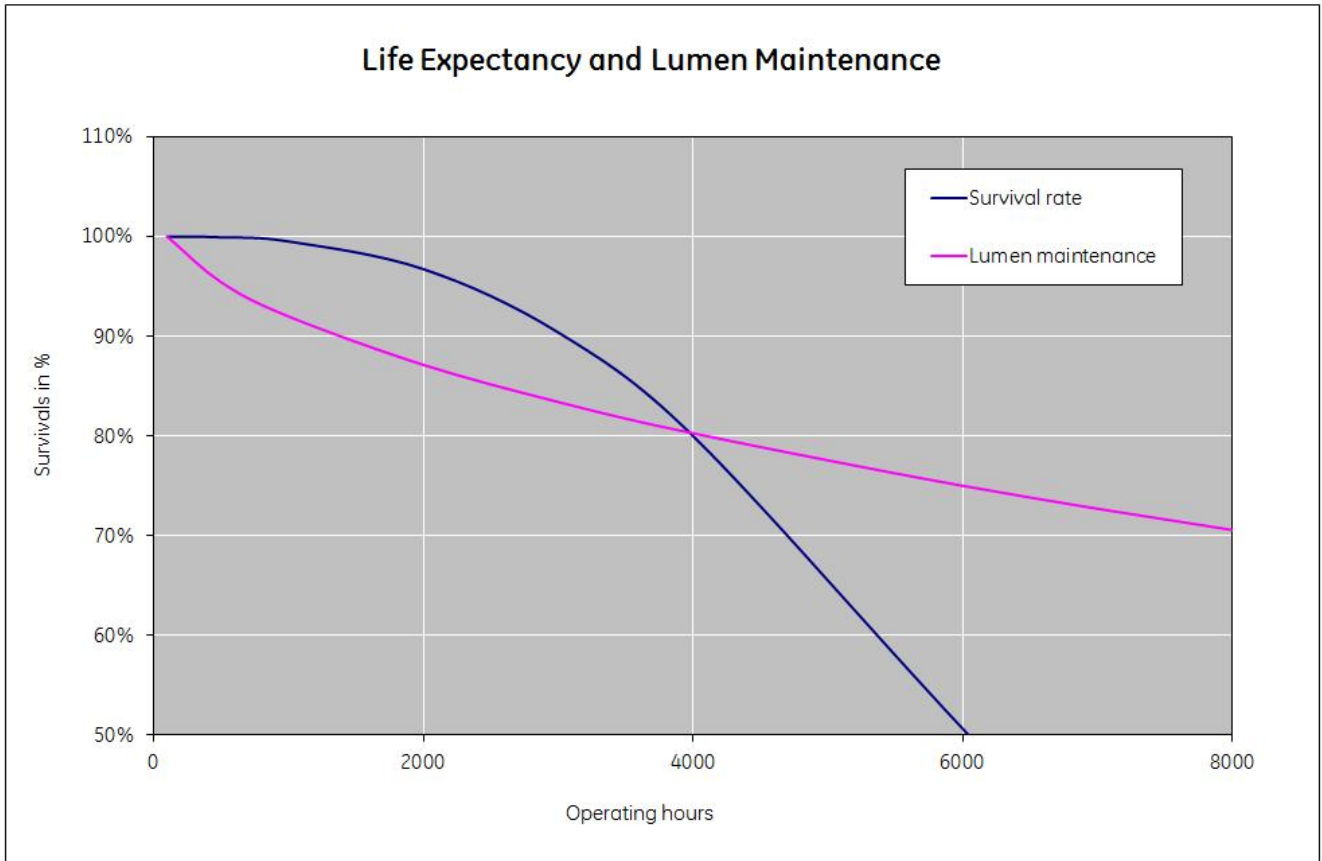

Survival data